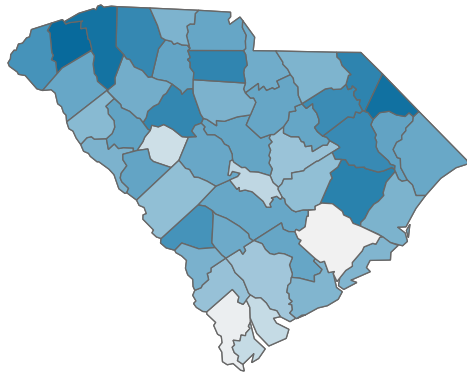

COVID-19 in South Carolina

As of 11:59 PM on 7/21/2021

Cases

606,833

Select Date Range & County to Filter Page Values
Non-Null Values Only

COUNTY

All

Past 2 weeks Confirmed

4,833

Rate of COVID-19 Cases per 10,000 population, by County
County Displayed: **South Carolina** | Dates Displayed: 3/4/2020 to 7/21/2021
[Use County Filter Above to View ZIP Code Counts](#)

Find your ZIP

All

Reported COVID-19 Cases, by Week of Report
County Displayed: **South Carolina** | Dates Displayed: 3/4/2020 to 7/21/2021

County Displayed: **South Carolina** | Dates Displayed: 3/4/2020 to 7/21/2021
Note: Data is suppressed for fewer than 5 cases